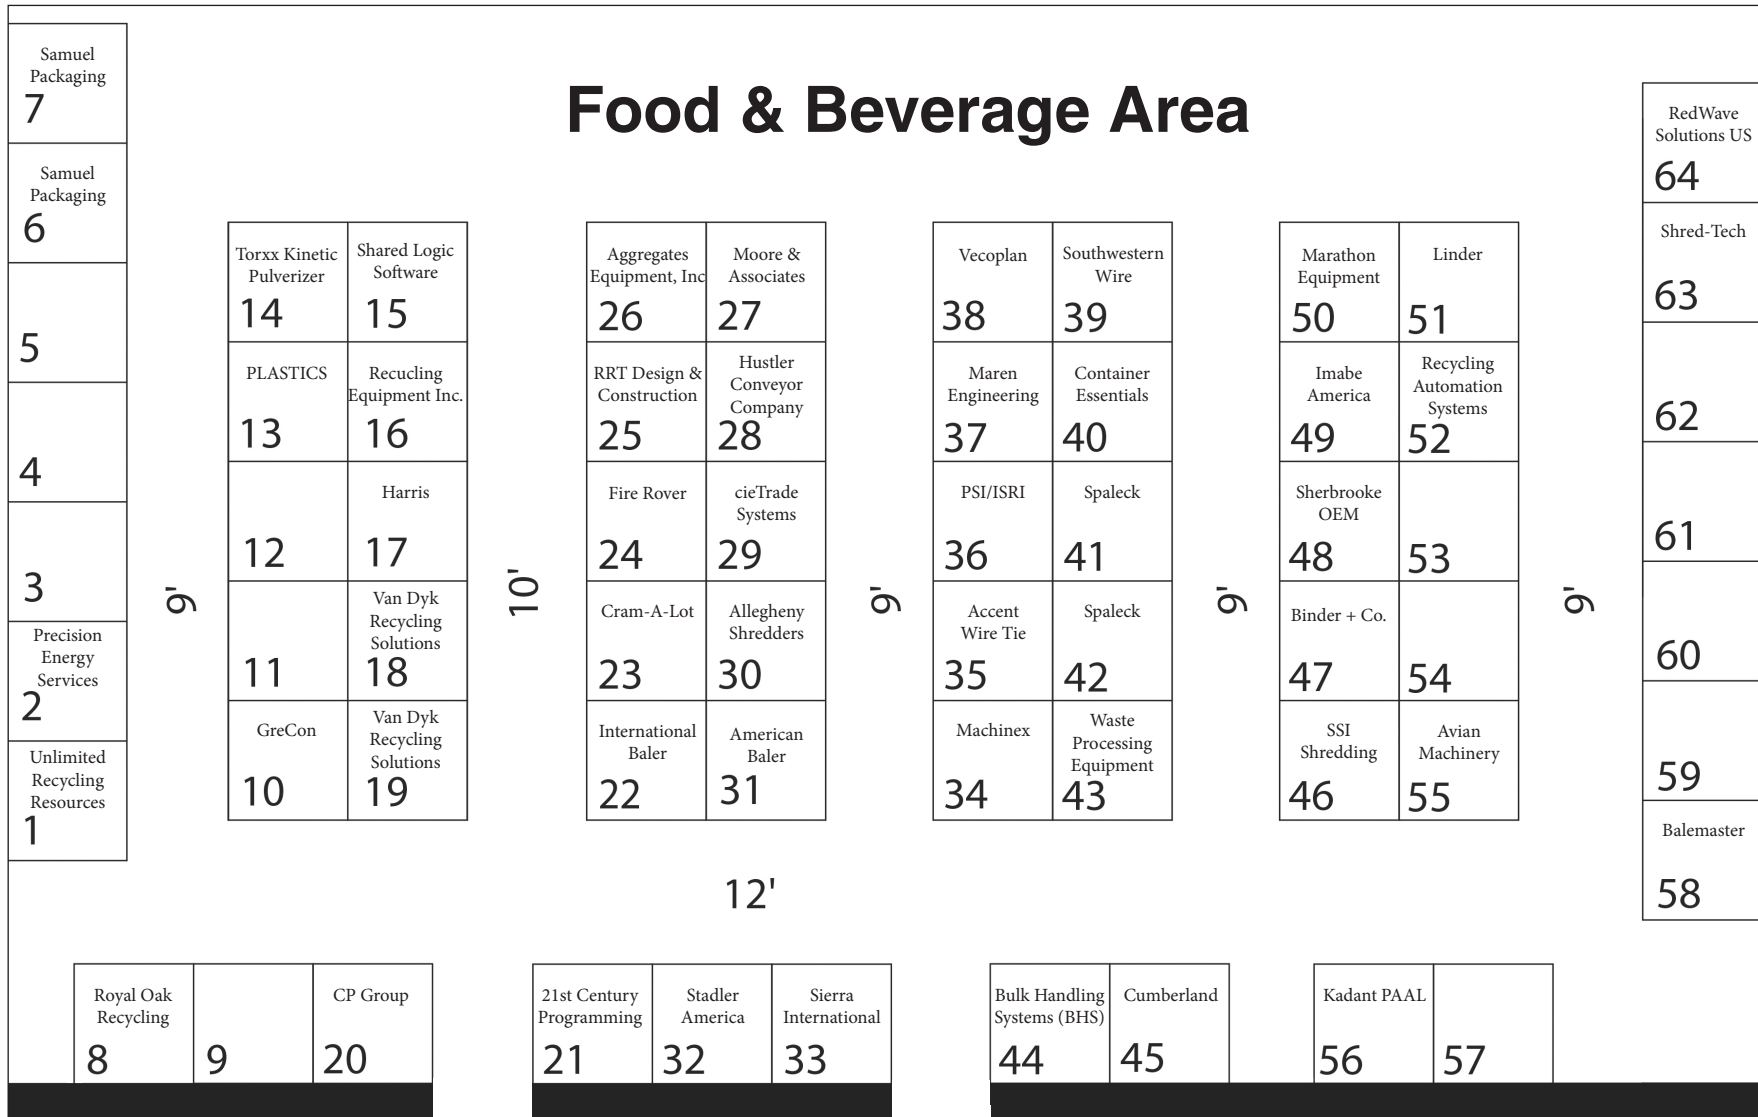

Food & Beverage Area

Entrance