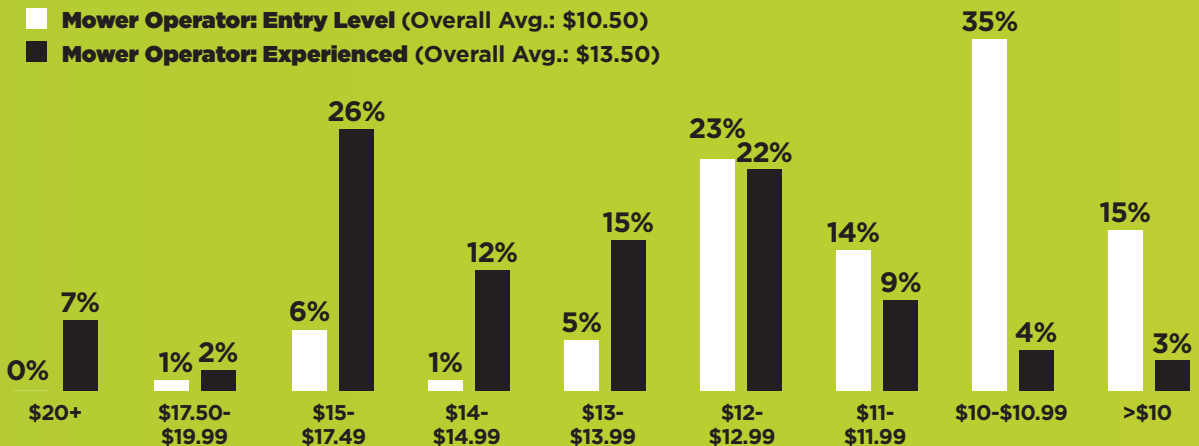

MOW MONEY

It's difficult for a lot of contractors to find field labor, especially to mow. While we hope you have your team set for the season (even though we're sure there's turnover for some of you) here's a look at pay scales nationwide, as well as a glimpse into how much turf contractors mow in a typical year.

WHAT DID YOUR LOCATION PAY PER HOUR, ON AVERAGE, FOR EACH OF THE FOLLOWING POSITIONS IT HAD (IN U.S. DOLLARS)?

- Mower Operator: Entry Level (Overall Avg.: \$10.50)
- Mower Operator: Experienced (Overall Avg.: \$13.50)