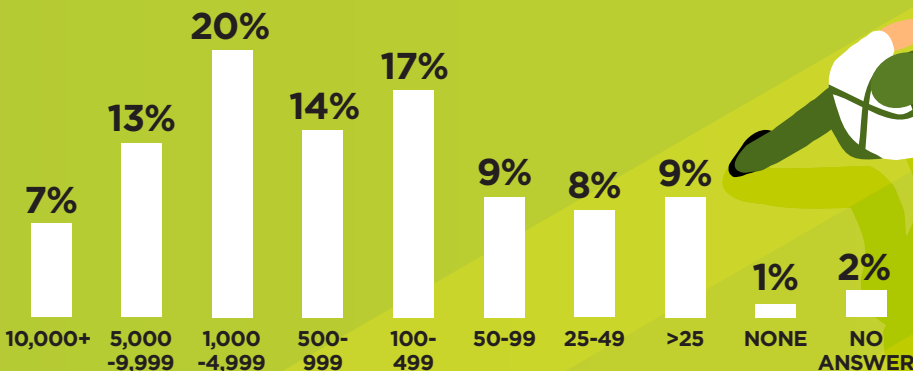

HOW MANY ACRES OF TURF DOES YOUR LOCATION MOW IN A TYPICAL YEAR?