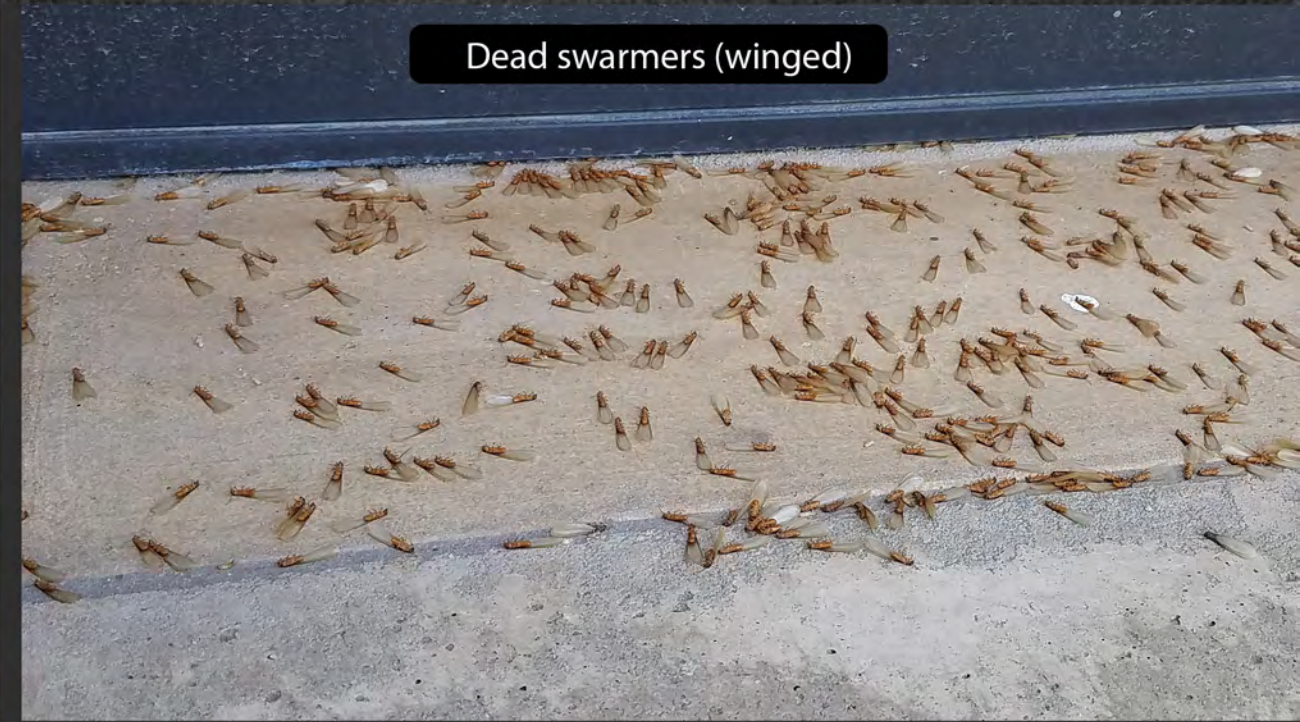

- Soldiers:** Oval head with saber-shaped mandibles, secrete a white defensive chemical when disturbed
- Swarmers:** Larger than Western subterranean termite, yellowish-brown abdomen
- Swarming season:** May-July in Southern California

Reproductives

Soldiers secrete a white defensive chemical when disturbed

Dead swarmers (winged)

Soldier
Worker

Soldiers, workers, and swarmers

Soldiers, workers, and swarmers