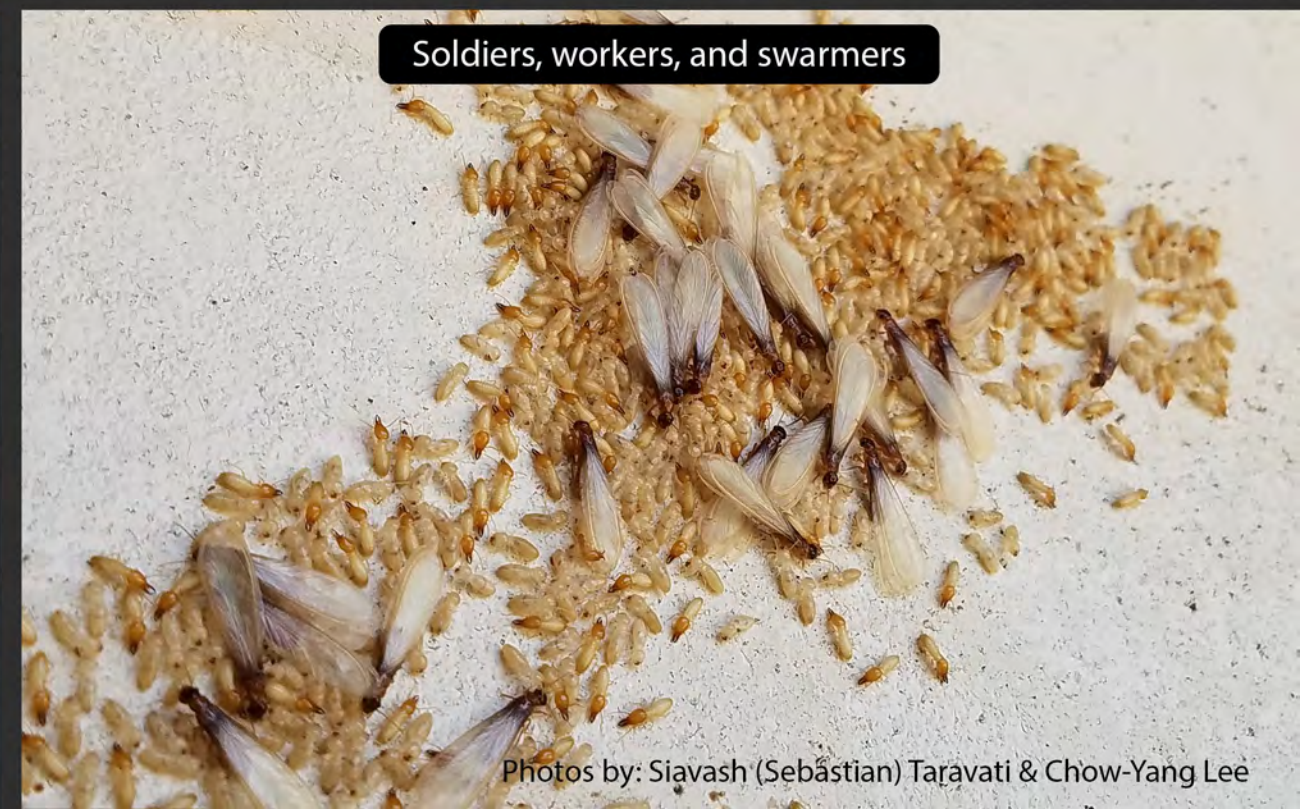

- Soldiers:** Oval head with saber-shaped mandibles, secrete a white defensive chemical when disturbed
- Swarmers:** Larger than Western subterranean termite, yellowish-brown abdomen
- Swarming season:** May-July in Southern California

Reproductives

Soldiers secrete a white defensive chemical when disturbed

Dead swarmers (winged)

Soldier
Worker

Soldiers, workers, and swarmers

Soldiers, workers, and swarmers